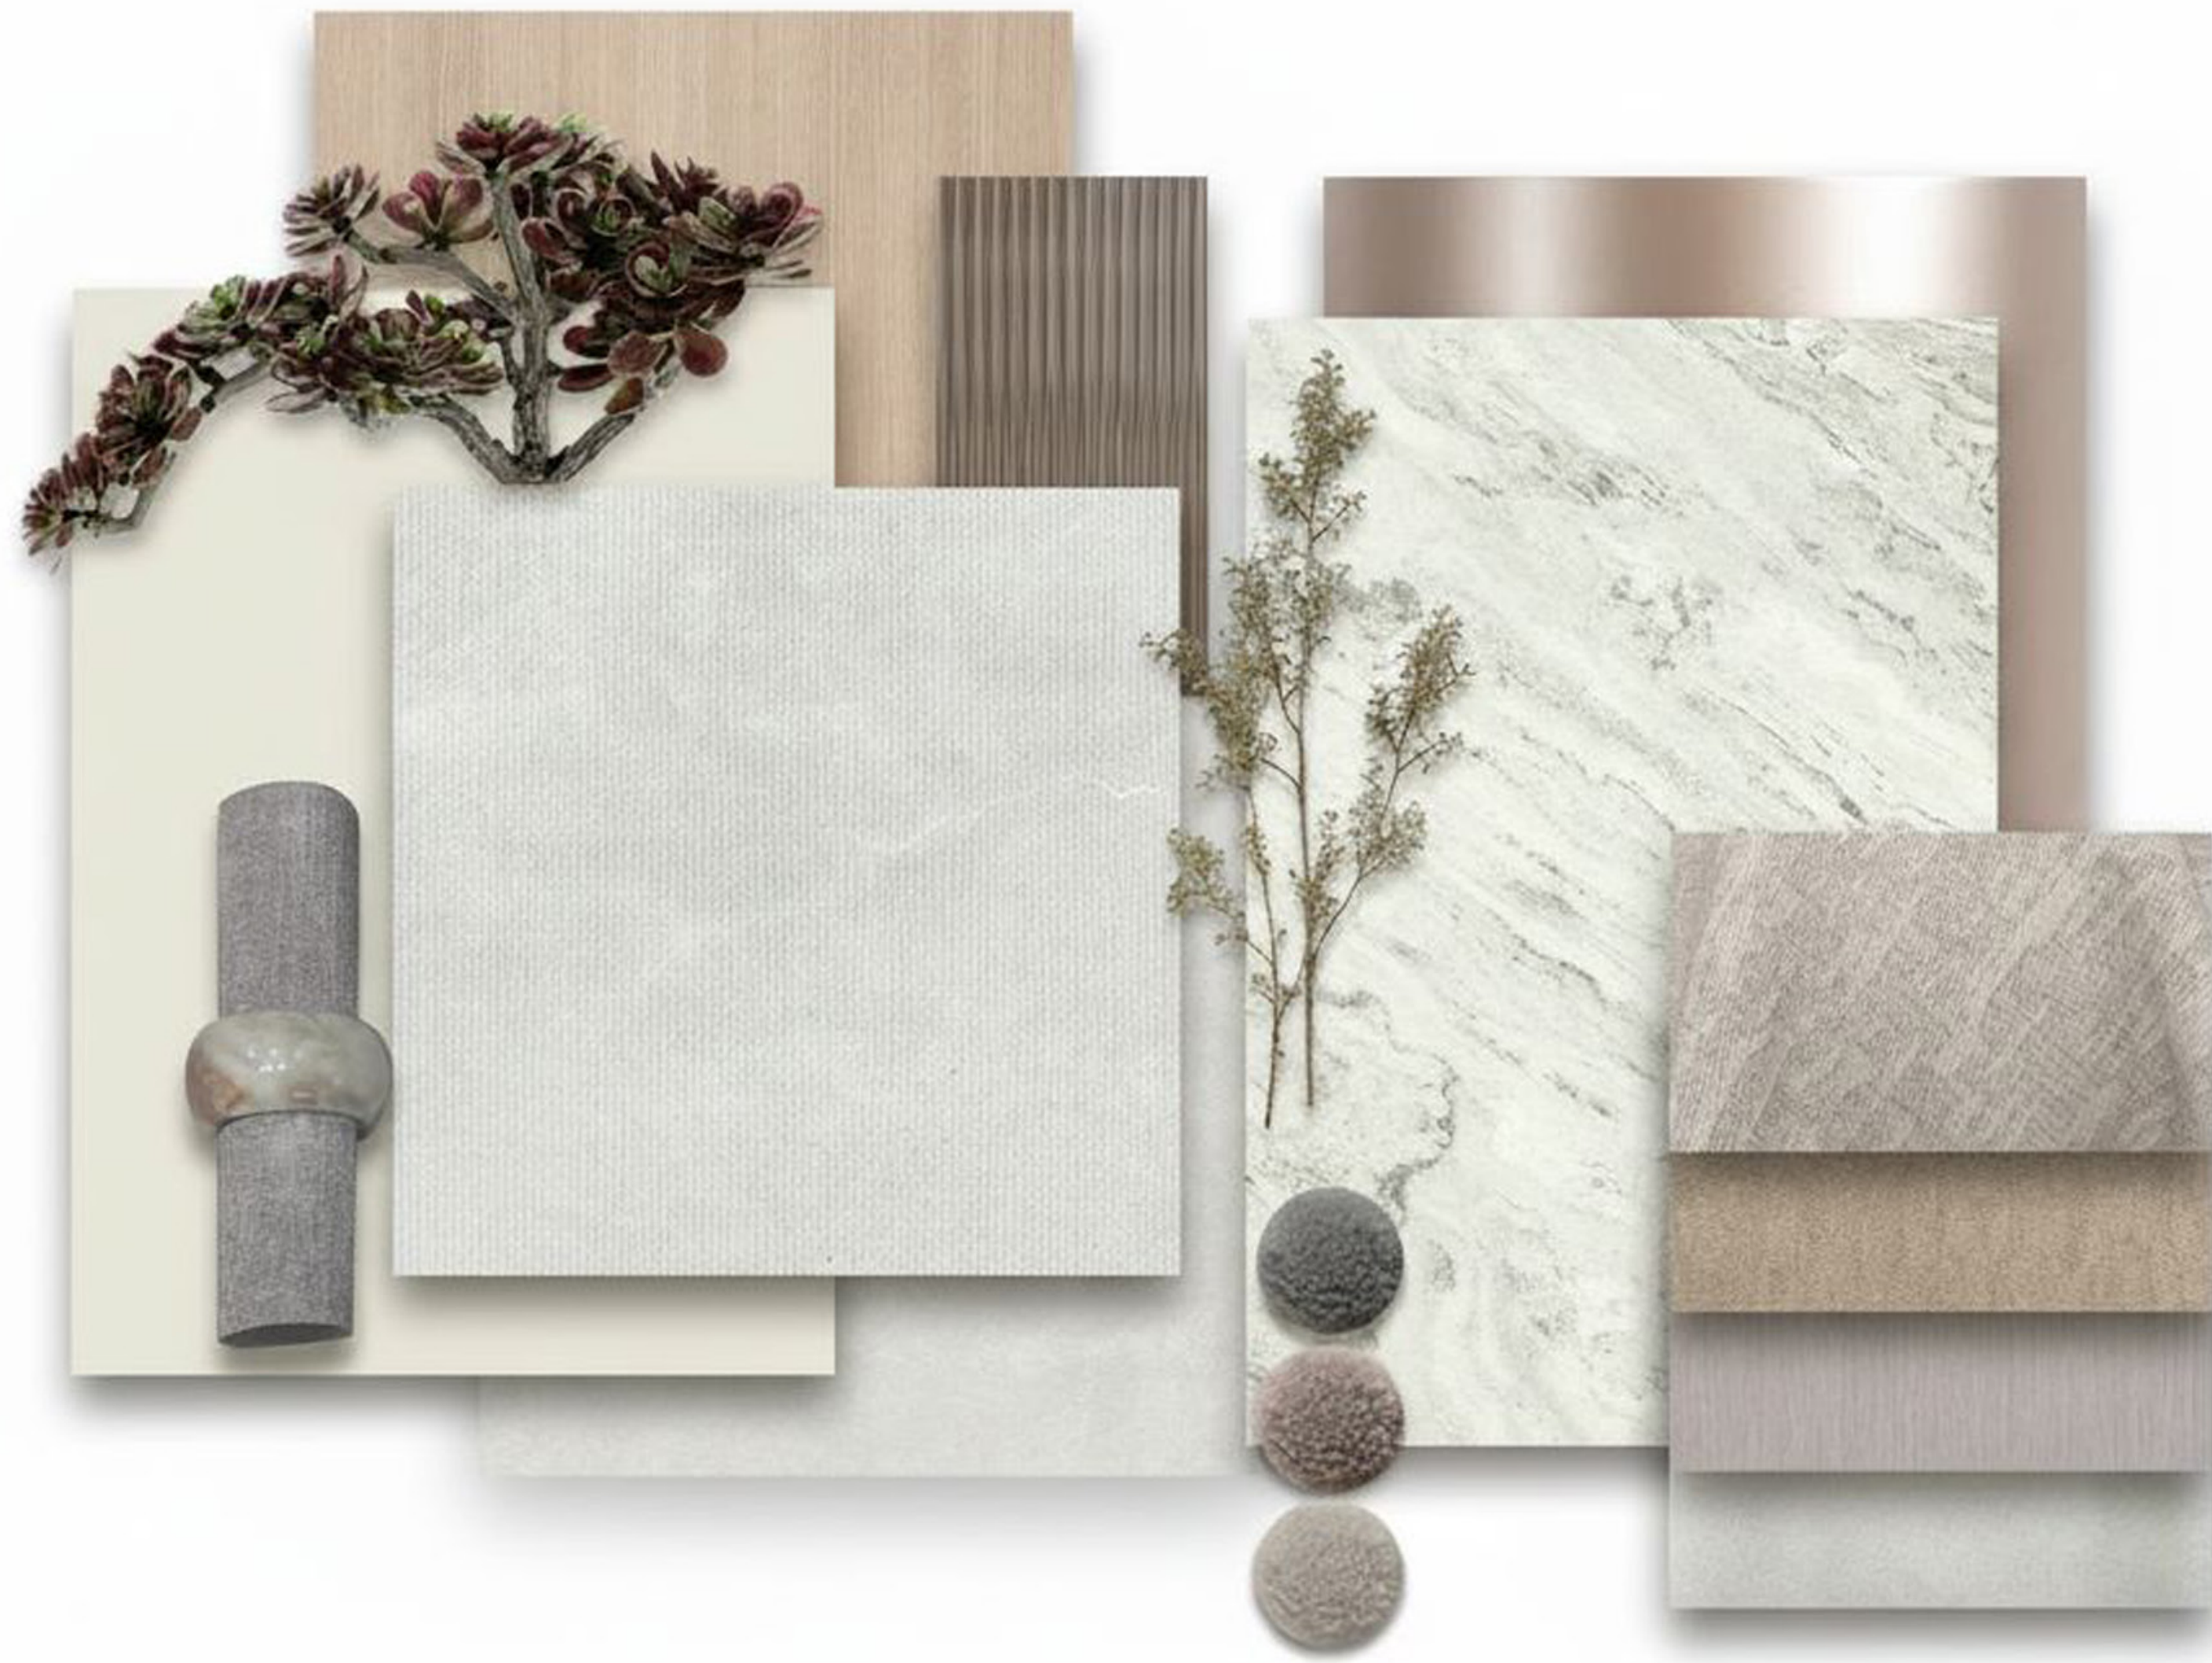

SIZE FROM: 1370 - 1450 SQ.FT

THE MATERIAL PALETTE OF SERAPH IS GUIDED BY CALM TONES AND NATURAL TEXTURES. SOFT STONES, MUTED WOODS, AND TACTILE FABRICS CREATE AN ATMOSPHERE THAT FEELS BOTH GROUNDED AND AIRY. SHADES OF IVORY, SAND, AND GENTLE GREYS ARE LAYERED WITH SUBTLE ACCENTS OF WARMTH, BRINGING BALANCE AND HARMONY TO EACH SPACE. EVERY FINISH HAS BEEN CHOSEN TO REFLECT SERAPH'S ESSENCE PURE, TIMELESS, AND QUIETLY ELEGANT.